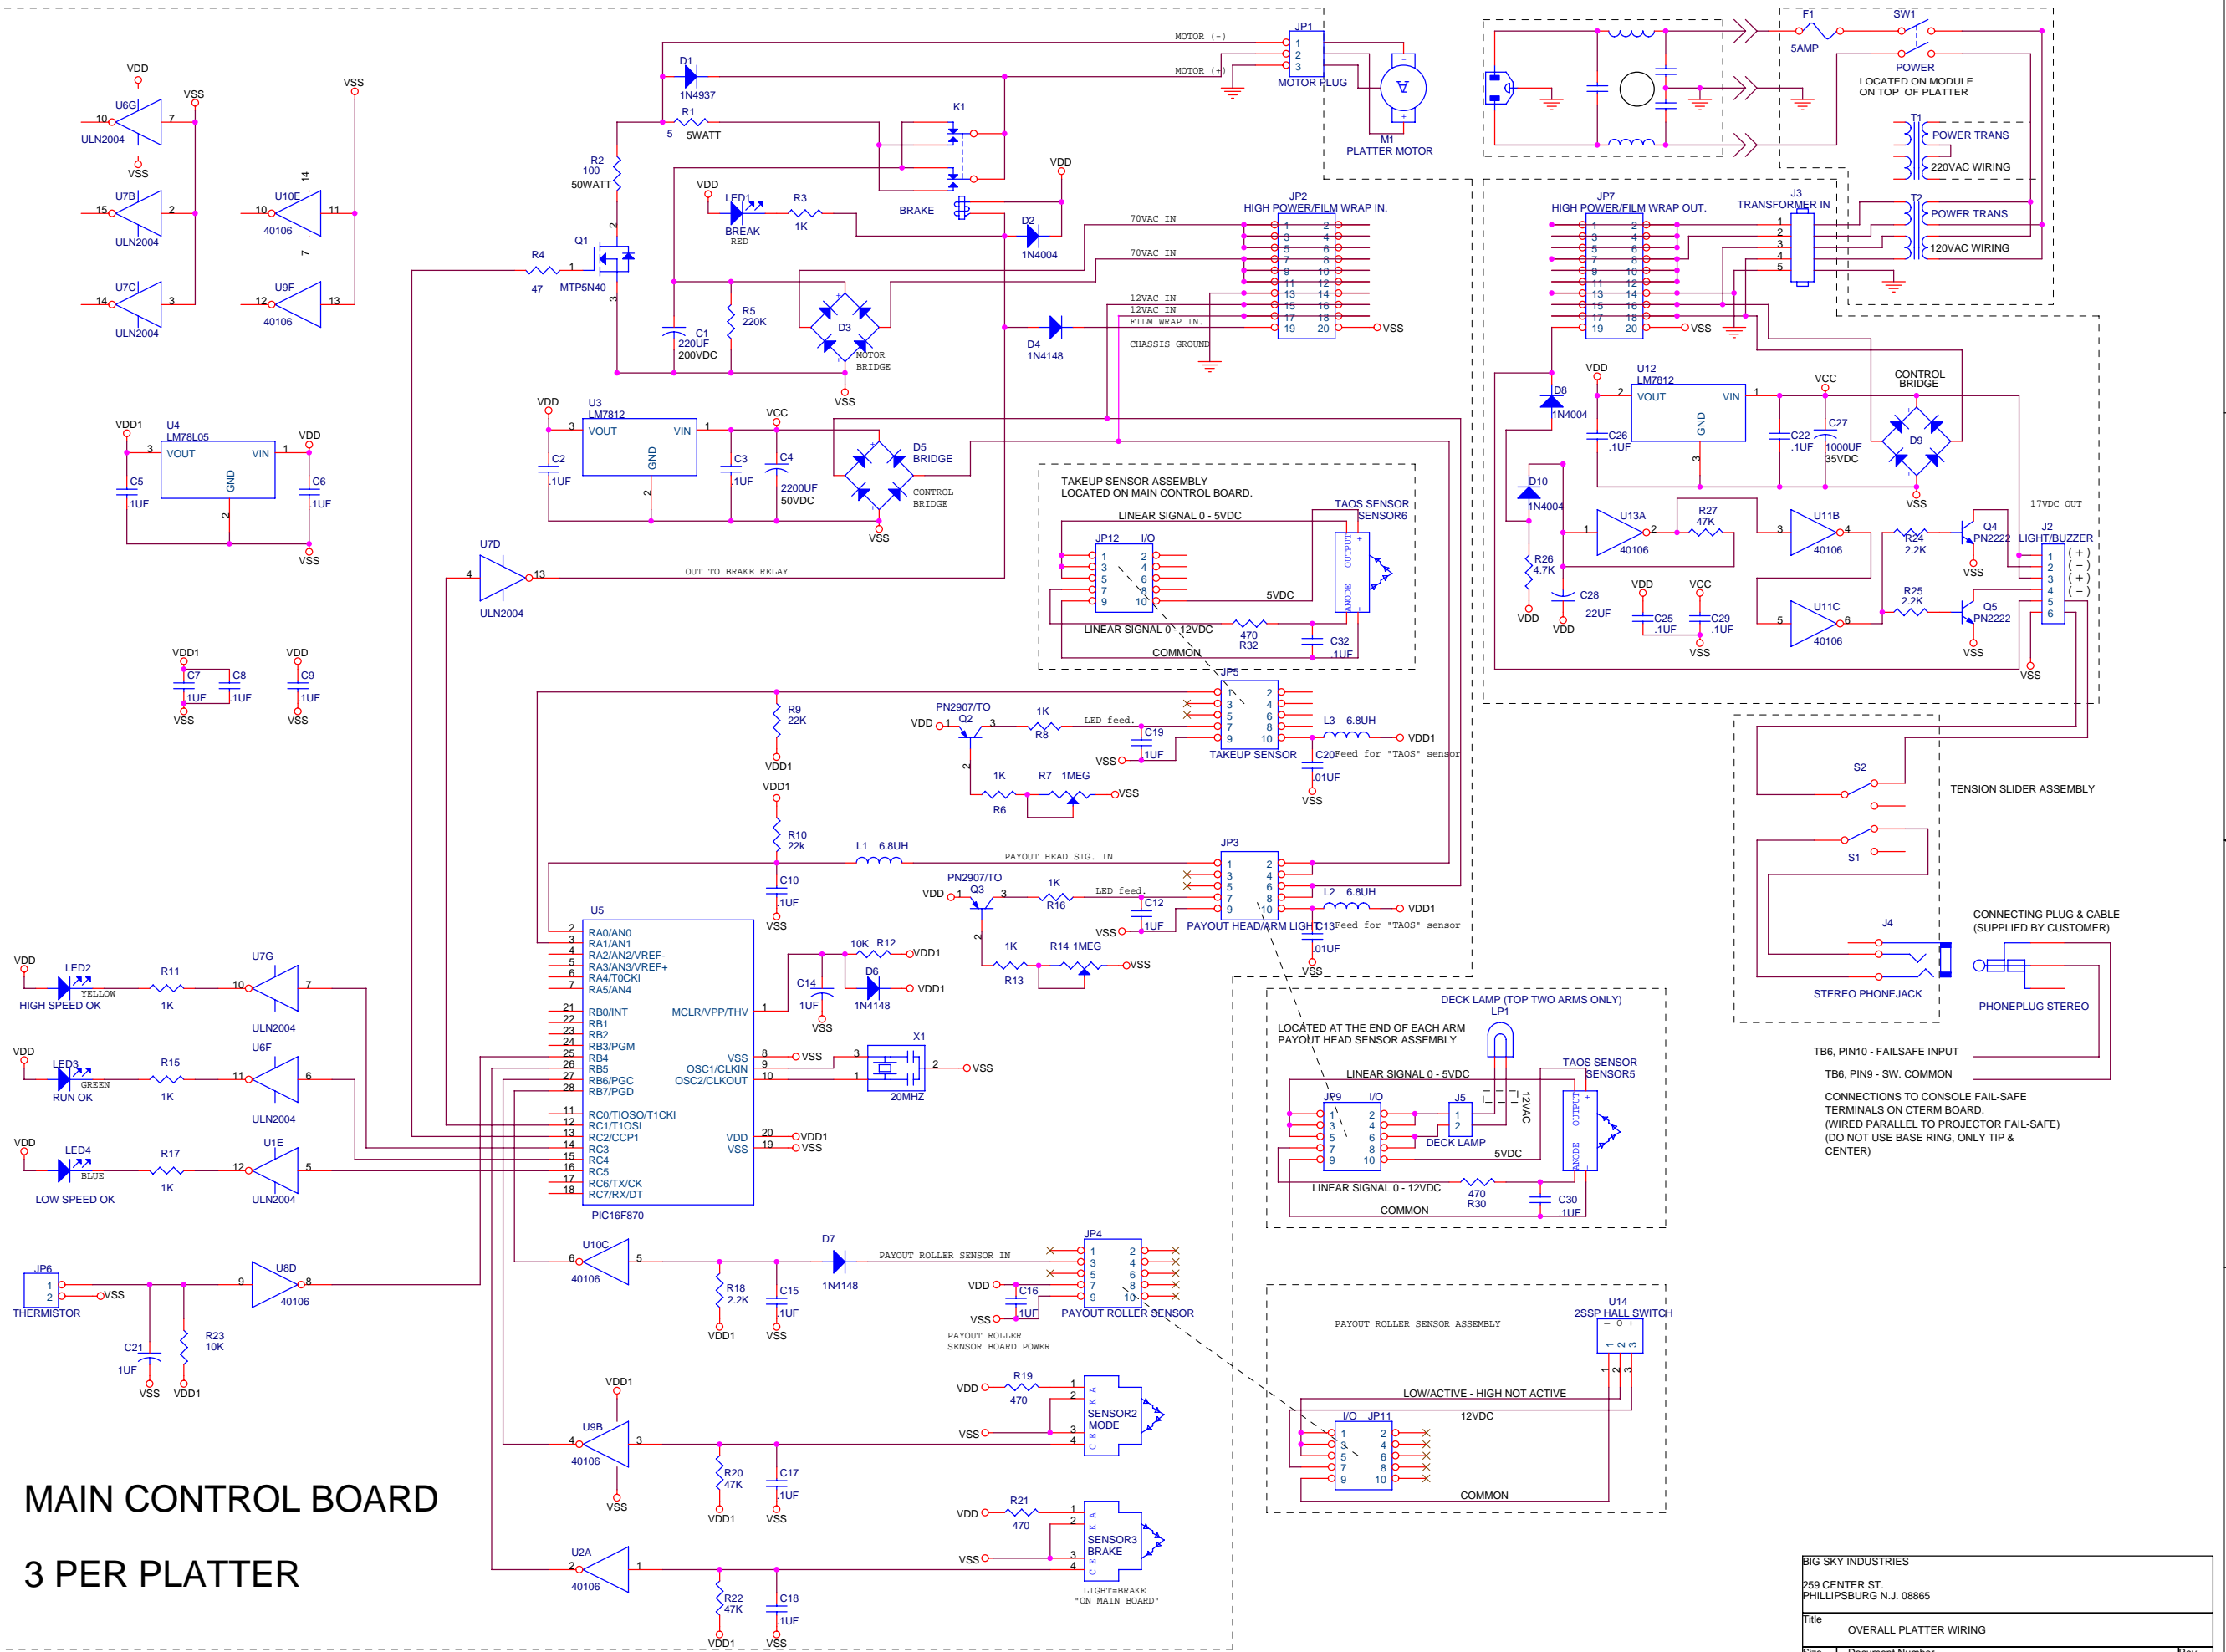

# MAIN CONTROL BOARD

## 3 PER PLATTER

BIG SKY INDUSTRIES  
 259 CENTER ST.  
 PHILLIPSBURG N.J. 08865

Title		OVERALL PLATTER WIRING	
Size	Document Number	PLATTER-OVERALL-C.SCH	Rev
C			B
Date:	Tuesday, November 01, 2005	Sheet	1 of 1