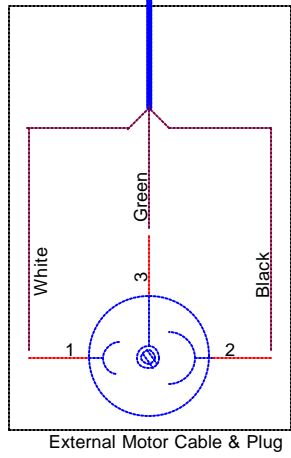

MUT Control Board

(Components Side)

220V Export Wiring

Big Sky Industries 259 Center St. Phillipsburg NJ 08865		
Title MUT Wiring		
Size A	Document Number MUT WIRING	Rev ?
Date: Friday, July 26, 2002	Sheet 1	of 1