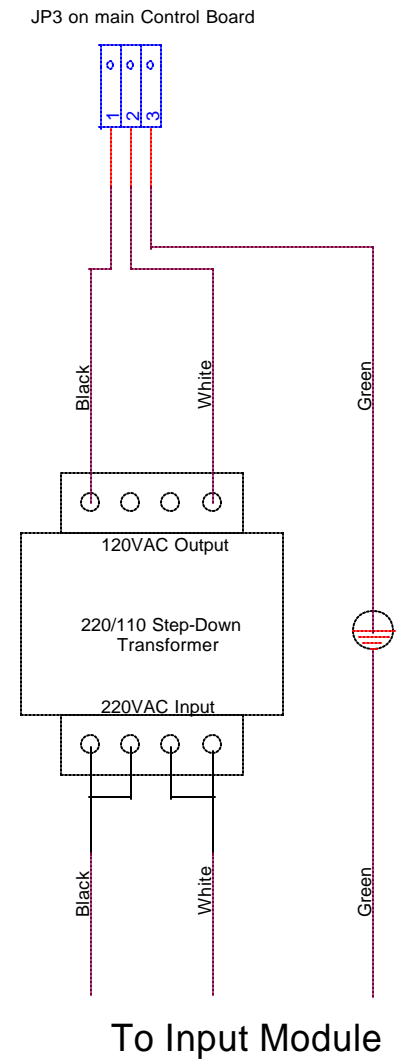

MUT Control Board

(Components Side)

220V Export Wiring

Big Sky Industries 259 Center St. Phillipsburg NJ 08865		
Title MUT Wiring		
Size A	Document Number MUT WIRING	Rev ?
Date: Friday, July 26, 2002	Sheet 1	of 1