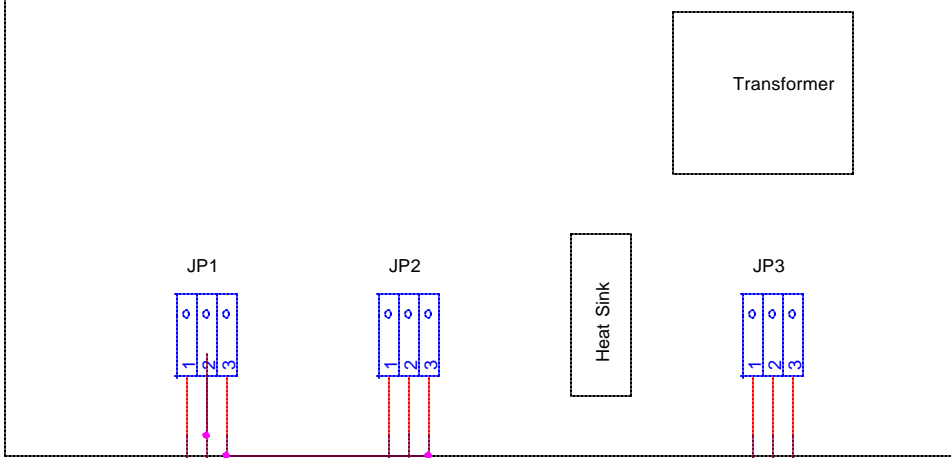

MUT Control Board

(Components Side)

220V Export Wiring

Big Sky Industries 259 Center St. Phillipsburg NJ 08865		
Title MUT Wiring		
Size A	Document Number MUT WIRING	Rev ?
Date: Friday, July 26, 2002	Sheet 1	of 1