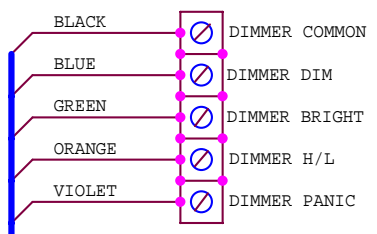

HOUSE LIGHTS CONTROL

**IMPORTANT**  
 NOTE: USE REM. SW. COMMON FOR SWITCHING OF REMOTE FUNCTIONS ONLY. THIS COMMON IS NOT THE SAME AS THE REM. INDICATOR COMMON.

AUTOMATION DIMMER TERMINALS ON "CTERM" CONSOLE FIELD TERMINAL BOARD.

10 CONDUCTOR 22 GAGE.

**NOTE :**  
 WHEN DIMMERS ARE POWERED UP, THEY DEFAULT INTO "LEVEL 1".  
 THIS LEVEL IS USED FOR BRIGHT.

|   |                            |         |
|---|----------------------------|---------|
| BIG SKY INDUSTRIES<br>259 CENTER ST.<br>PHILLIPSBURG, NJ<br>08865 |                            |         |
| Title<br>CONSOLE SINGLE DIMMER INTERFACE - SSR                    |                            |         |
| Size<br>B   | Document Number<br>CDIMINT | Rev     |
| Date:<br>Thursday, March 30, 2006                                 | Sheet<br>1                 | of<br>1 |