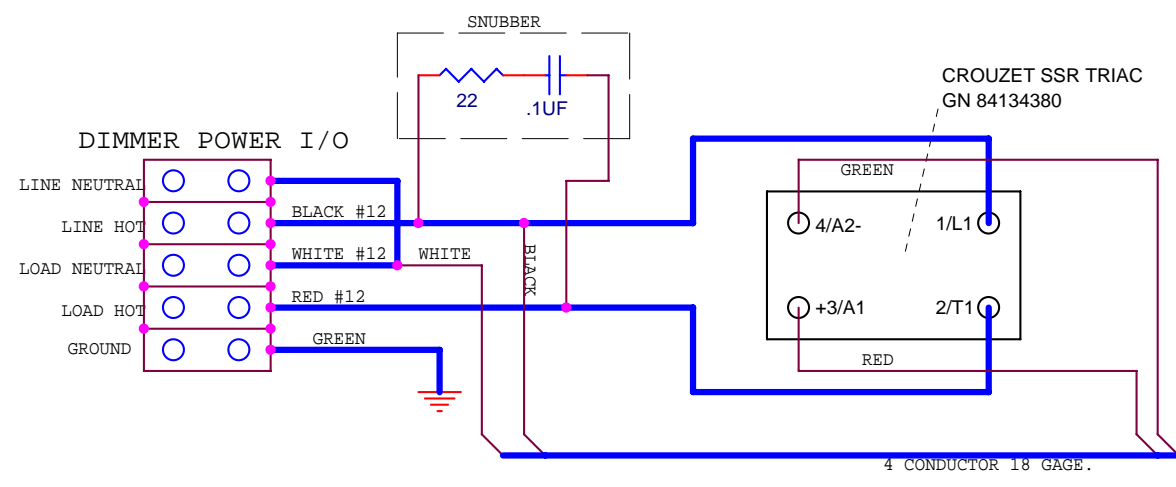

HOUSE LIGHTS CONTROL

**IMPORTANT**  
 NOTE: USE REM. SW. COMMON FOR SWITCHING OF REMOTE FUNCTIONS ONLY. THIS COMMON IS NOT THE SAME AS THE REM. INDICATOR COMMON.

AUTOMATION DIMMER TERMINALS ON "CTERM" CONSOLE FIELD TERMINAL BOARD.

10 CONDUCTOR 22 GAGE.

**NOTE :**  
 WHEN DIMMERS ARE POWERED UP, THEY DEFAULT INTO "LEVEL 1".  
 THIS LEVEL IS USED FOR BRIGHT.

|   |                            |         |
|---|----------------------------|---------|
| BIG SKY INDUSTRIES<br>259 CENTER ST.<br>PHILLIPSBURG, NJ<br>08865 |                            |         |
| Title<br>CONSOLE SINGLE DIMMER INTERFACE - SSR                    |                            |         |
| Size<br>B   | Document Number<br>CDIMINT | Rev     |
| Date:<br>Thursday, March 30, 2006                                 | Sheet<br>1                 | of<br>1 |