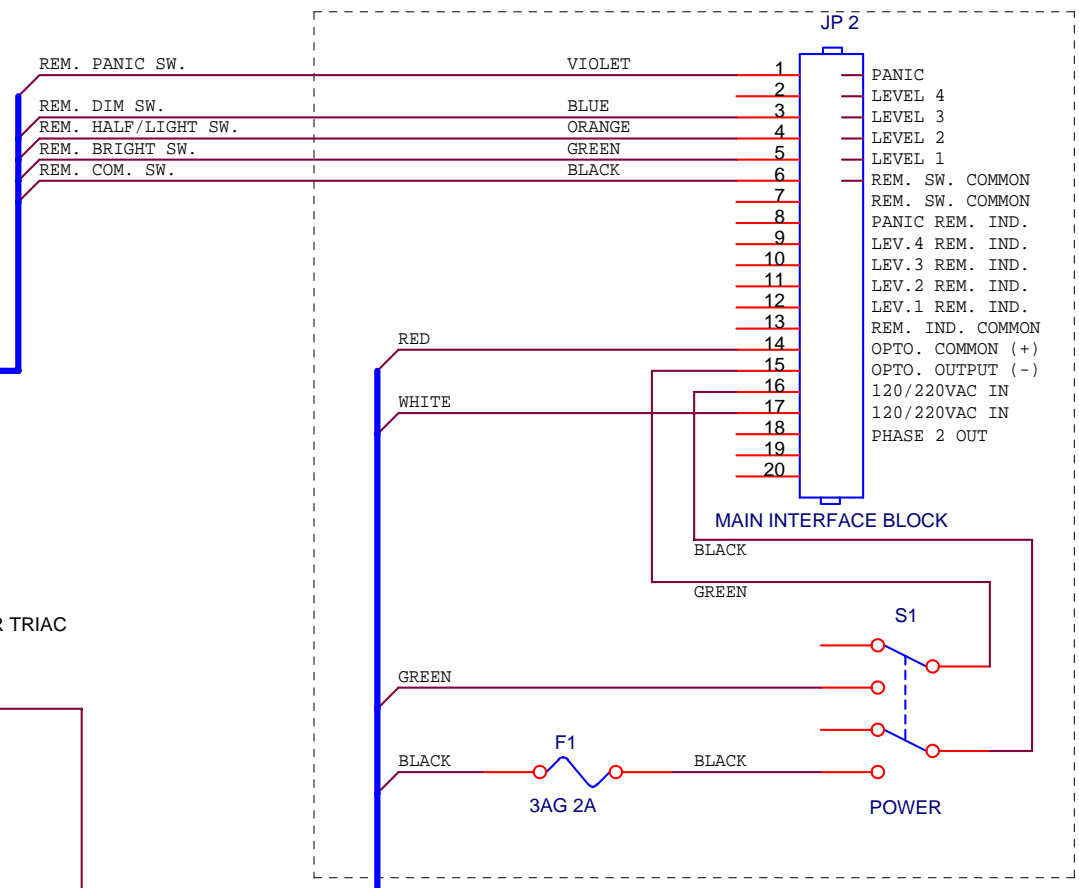

HOUSE LIGHTS CONTROL

**IMPORTANT**  
 NOTE: USE REM. SW. COMMON FOR SWITCHING OF REMOTE FUNCTIONS ONLY. THIS COMMON IS NOT THE SAME AS THE REM. INDICATOR COMMON.

AUTOMATION DIMMER TERMINALS ON "CTERM" CONSOLE FIELD TERMINAL BOARD.

10 CONDUCTOR 22 GAGE.

**NOTE :**  
 WHEN DIMMERS ARE POWERED UP, THEY DEFAULT INTO "LEVEL 1".  
 THIS LEVEL IS USED FOR BRIGHT.

|   |                            |         |
|---|----------------------------|---------|
| BIG SKY INDUSTRIES<br>259 CENTER ST.<br>PHILLIPSBURG, NJ<br>08865 |                            |         |
| Title<br>CONSOLE SINGLE DIMMER INTERFACE - SSR                    |                            |         |
| Size<br>B   | Document Number<br>CDIMINT | Rev     |
| Date:<br>Thursday, March 30, 2006                                 | Sheet<br>1                 | of<br>1 |