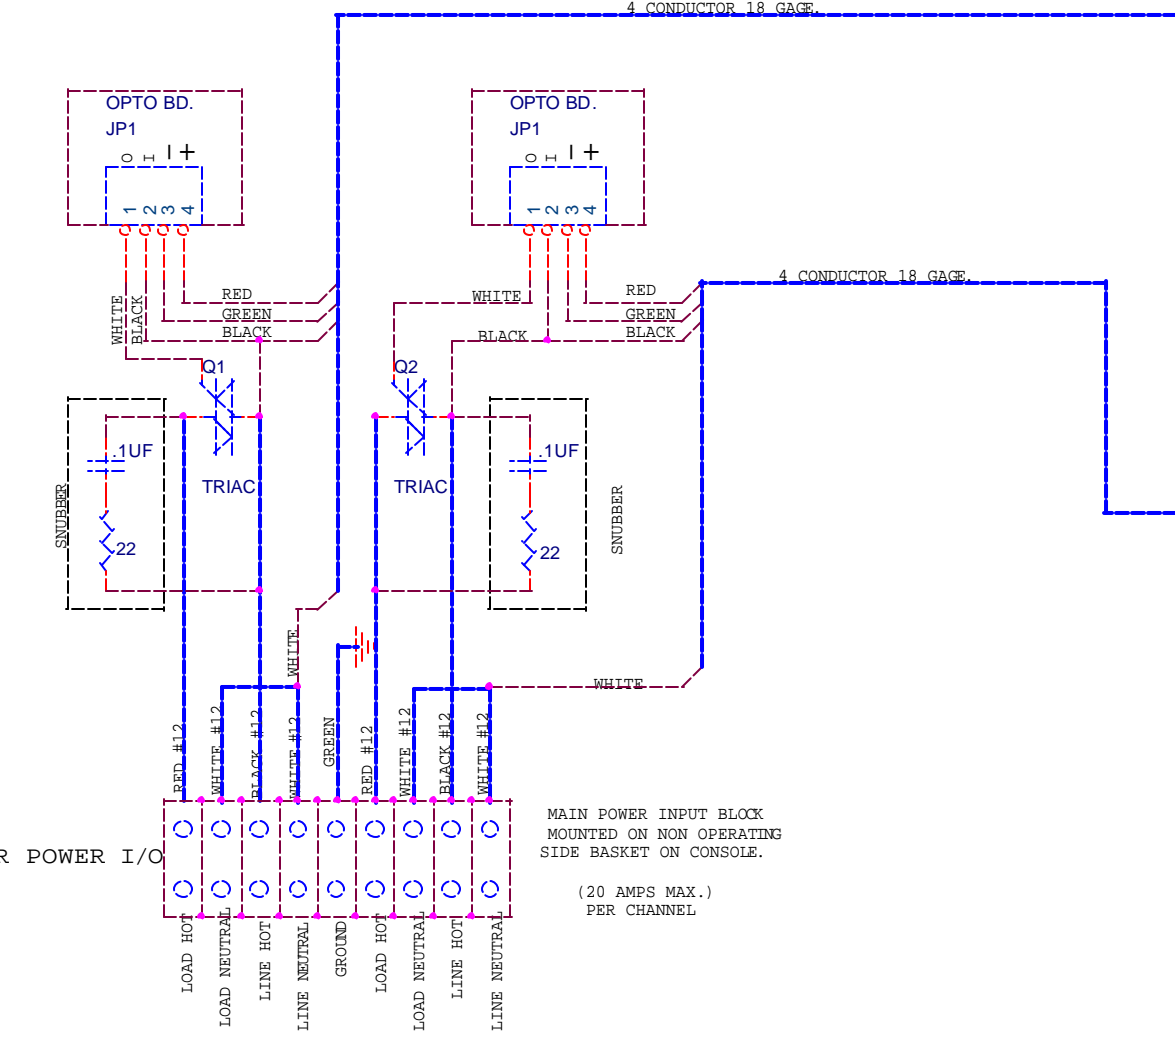

IMPORTANT

NOTE: USE REM. SW. COMMON FOR SWITCHING OF REMOTE FUNCTIONS ONLY. THIS COMMON IS NOT THE SAME AS THE REM. INDICATOR COMMON.

NOTE :

WHEN DIMMERS ARE POWERED UP, THEY DEFAULT INTO "LEVEL 1".

THIS LEVEL IS USED FOR BRIGHT.

IMPORTANT

NOTE: USE REM. SW. COMMON FOR SWITCHING OF REMOTE FUNCTIONS ONLY. THIS COMMON IS NOT THE SAME AS THE REM. INDICATOR COMMON.

BIG SKY INDUSTRIES		
259 CENTER ST. PHILLIPSBURG N.J. 08865		
Title WALL MOUNT D4000 DIMMER/DUAL PANEL/DUAL TRIAC		
Size B	Document Number WDDDPINT.SCH	Rev
Date: Friday, January 28, 2000	Sheet 1 of 1	