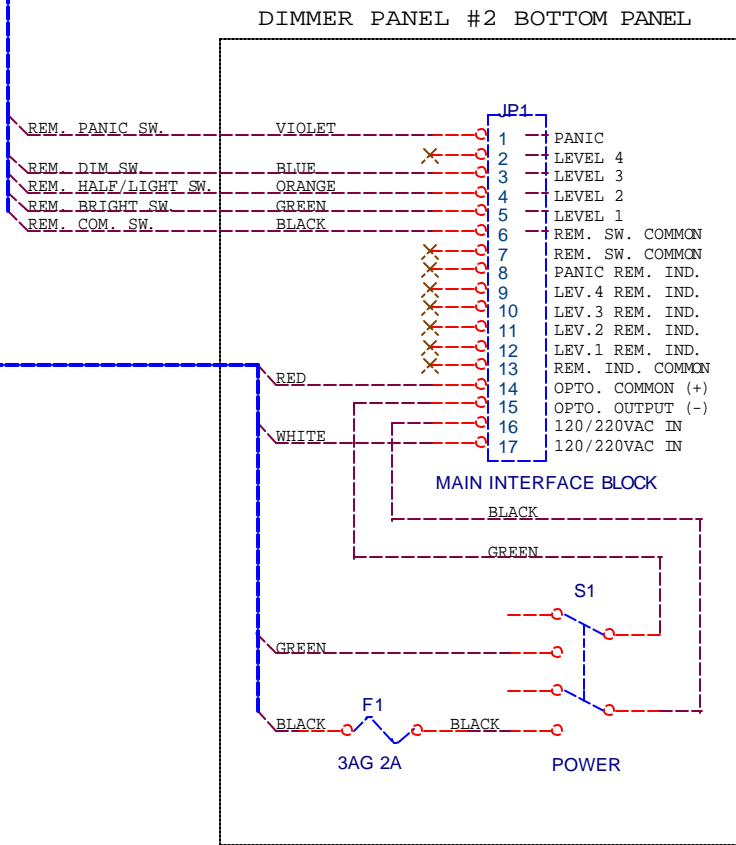

IMPORTANT

NOTE: USE REM. SW. COMMON FOR SWITCHING OF REMOTE FUNCTIONS ONLY. THIS COMMON IS NOT THE SAME AS THE REM. INDICATOR COMMON.

NOTE :

WHEN DIMMERS ARE POWERED UP, THEY DEFAULT INTO "LEVEL 1".

THIS LEVEL IS USED FOR BRIGHT.

IMPORTANT

NOTE: USE REM. SW. COMMON FOR SWITCHING OF REMOTE FUNCTIONS ONLY. THIS COMMON IS NOT THE SAME AS THE REM. INDICATOR COMMON.

BIG SKY INDUSTRIES		
259 CENTER ST. PHILLIPSBURG N.J. 08865		
Title WALL MOUNT D4000 DIMMER/DUAL PANEL/DUAL TRIAC		
Size B	Document Number WDDDPINT.SCH	Rev
Date: Friday, January 28, 2000	Sheet 1 of 1	