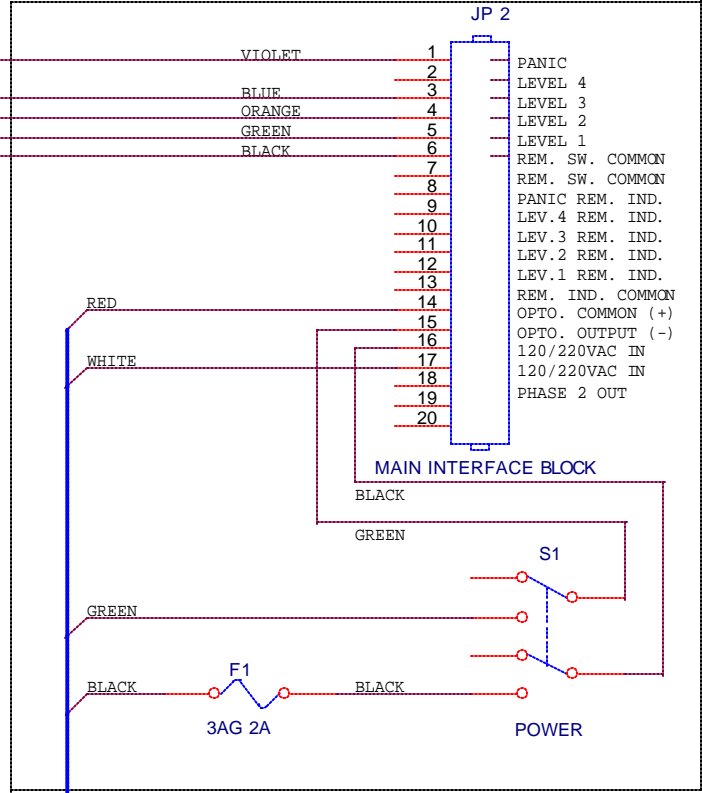

IMPORTANT
 NOTE: USE REM. SW. COMMON FOR SWITCHING OF REMOTE FUNCTIONS ONLY. THIS COMMON IS NOT THE SAME AS THE REM. INDICATOR COMMON.

AUTOMATION DIMMER TERMINALS ON "CIERM" CONSOLE FIELD TERMINAL BOARD.

10 CONDUCTOR 22 GAGE.

NOTE :
 WHEN DIMMERS ARE POWERED UP, THEY DEFAULT INTO "LEVEL 1".
 THIS LEVEL IS USED FOR BRIGHT.

BIG SKY INDUSTRIES 259 CENTER ST. PHILLIPSBURG, NJ 08865		
Title CONSOLE SINGLE DIMMER INTERFACE		
Size B	Document Number CDIMINT	Rev
Date: Tuesday, April 24, 2001	Sheet 1 of 1	