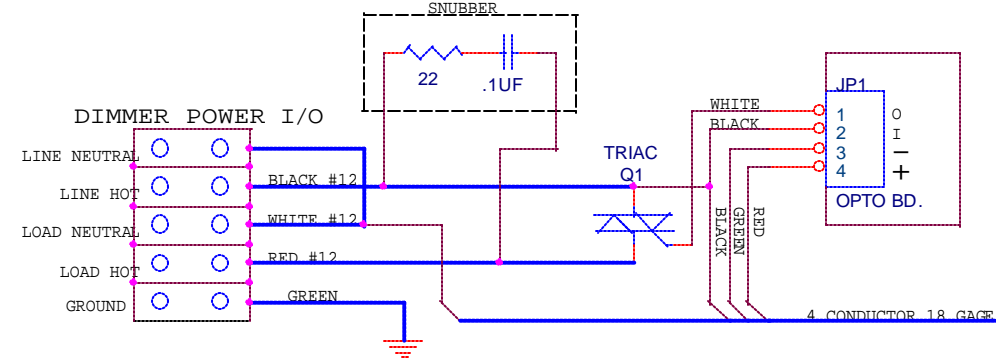

IMPORTANT
 NOTE: USE REM. SW. COMMON FOR SWITCHING OF REMOTE FUNCTIONS ONLY. THIS COMMON IS NOT THE SAME AS THE REM. INDICATOR COMMON.

AUTOMATION DIMMER TERMINALS ON "CIERM" CONSOLE FIELD TERMINAL BOARD.

10 CONDUCTOR 22 GAGE.

NOTE :
 WHEN DIMMERS ARE POWERED UP, THEY DEFAULT INTO "LEVEL 1".
 THIS LEVEL IS USED FOR BRIGHT.

BIG SKY INDUSTRIES 259 CENTER ST. PHILLIPSBURG, NJ 08865		
Title CONSOLE SINGLE DIMMER INTERFACE		
Size B	Document Number CDIMINT	Rev
Date: Tuesday, April 24, 2001	Sheet 1 of 1	