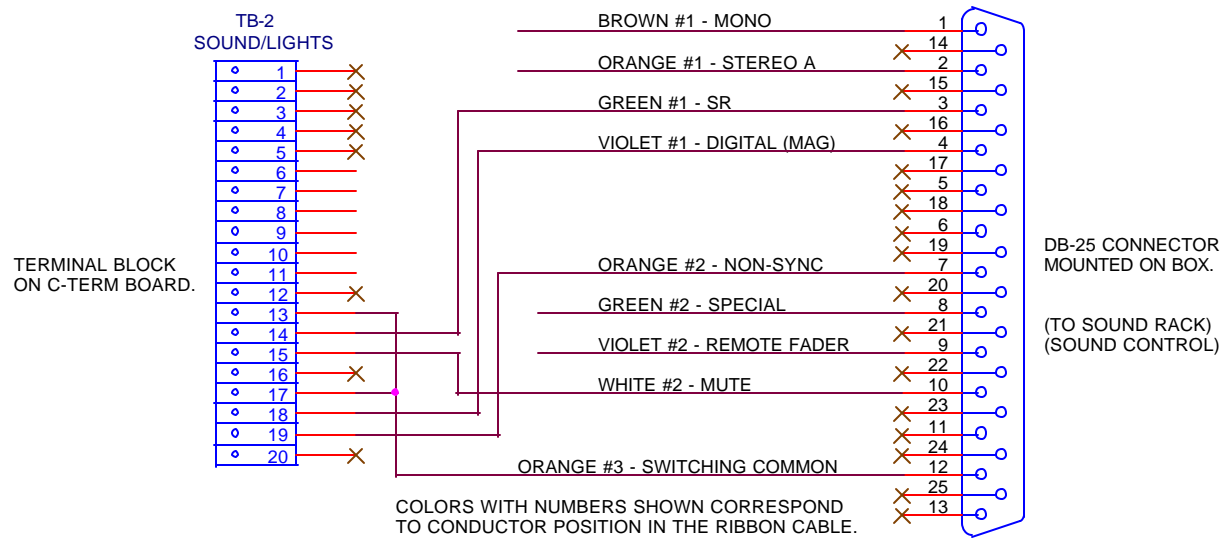

## C-TERM BOARD WIRING OF SOUND FUNCTIONS FOR DUAL DIMMER SYSTEMS USING DOLBY CP-650 CINEMA PROCESSOR IN QUICK-CONNECT WALL BOXES

Title		
Q-C SOUND CONTROL INTERFACE - DUAL DIMMER WITH CP-650		
Size	Document Number	Rev
A	Q-C SOUND DUAL DIMMER CP-650	<RevCode>
Date:	Wednesday, August 25, 2004	Sheet 1 of 1