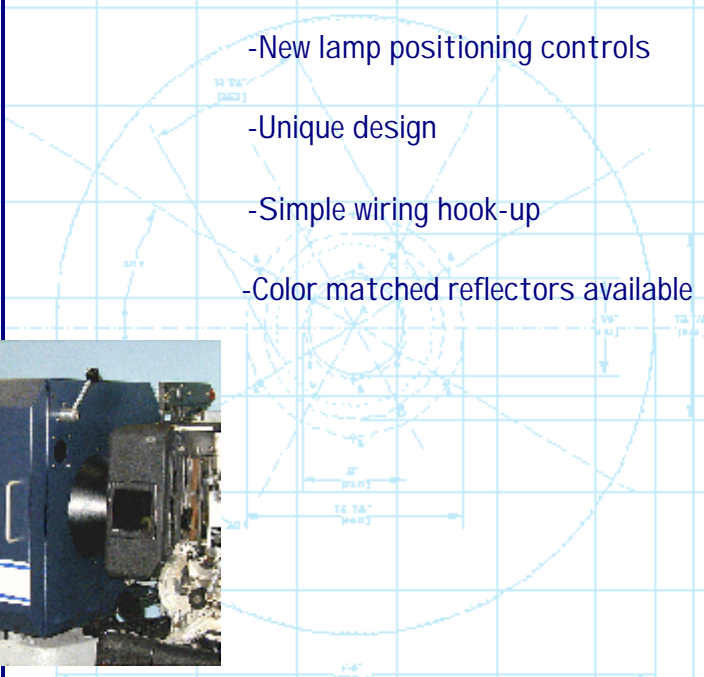

L-Series Lamphouse

Features:

- Three standard units: 1000-3000watt, 3000-5000watt & 5000-7000watt
- Choice of Electro-formed or glass reflector
- Simple, solid construction
- New lamp positioning controls
- Unique design
- Simple wiring hook-up
- Color matched reflectors available

Benefits:

- Unit bolts onto all pedestal systems for universal applications

Lamphouse Specs

- Standard Rail-type Pedestal Mount
- 110 or 220 Volt operation
- All Welded Steel Construction
- Full Access Removable Side Cover
- Simple Wiring hook-up, Including Automation and Power Supply Loops
- Dimensions:
 - L3000 - 18.25" Tall x 19" Wide x 25" Long
 - L5000 / 7000 18.25" Tall x 19" Wide x 40" Long
- Uses Many Standard BIG SKY Components for Easier Maintenance and Servicing