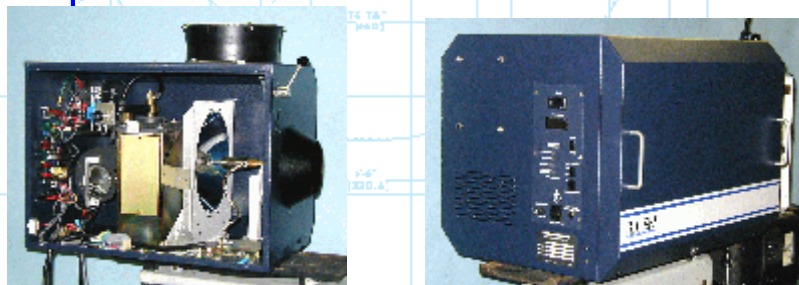

L-Series Lamphouse

Features:

- Three standard units: 1000-3000watt, 3000-5000watt & 5000-7000watt
- Choice of Electro-formed or glass reflector
- Simple, solid construction
- New lamp positioning controls
- Unique design
- Simple wiring hook-up
- Color matched reflectors available

Benefits:

- Unit bolts onto all pedestal systems for universal applications

Lamphouse Specs

- Standard Rail-type Pedestal Mount
- 110 or 220 Volt operation
- All Welded Steel Construction
- Full Access Removable Side Cover
- Simple Wiring hook-up, Including Automation and Power Supply Loops
- Dimensions:
 - L3000 - 18.25" Tall x 19" Wide x 25" Long
 - L5000 / 7000 18.25" Tall x 19" Wide x 40" Long
- Uses Many Standard BIG SKY Components for Easier Maintenance and Servicing